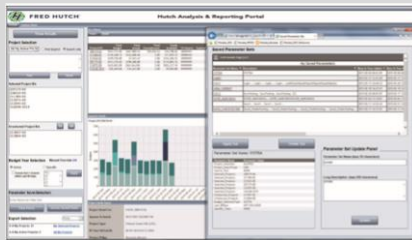

Results

BI Modernization

Business Leasing Services, NJ

Financial Insights Portal

Healthcare, WA

Key Volume Metrics Operations Portal | Healthcare, IL

Excel-to-Portal Transformation Healthcare, IA

Solution Assessment & Go-Forward Plan | Event Mgmt, MD

Cross-System Data Recon Manufacturing, PA

Staff Supplementation Retail, NYC

PeopleSoft/Crystal
Transformation to DW/Portal